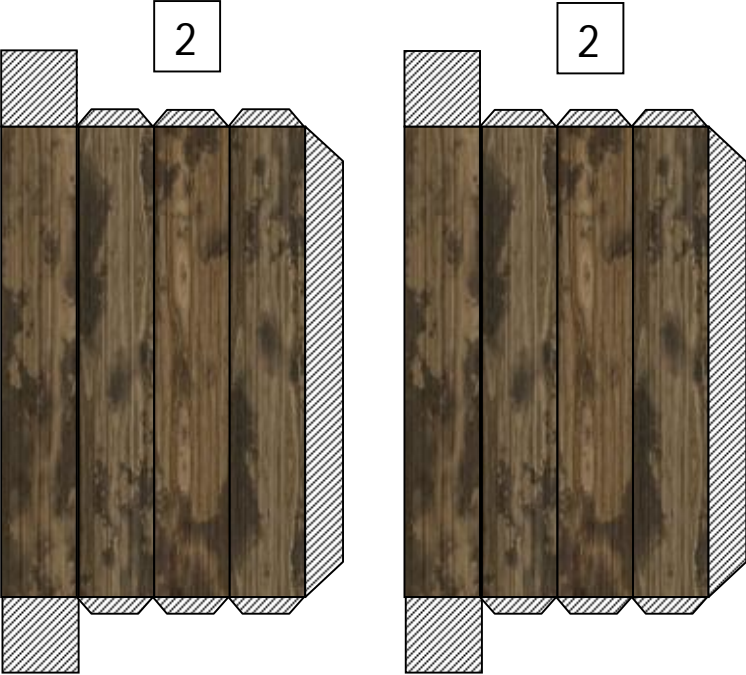

# Mine Shaft - Tile Doorway

3

6

4